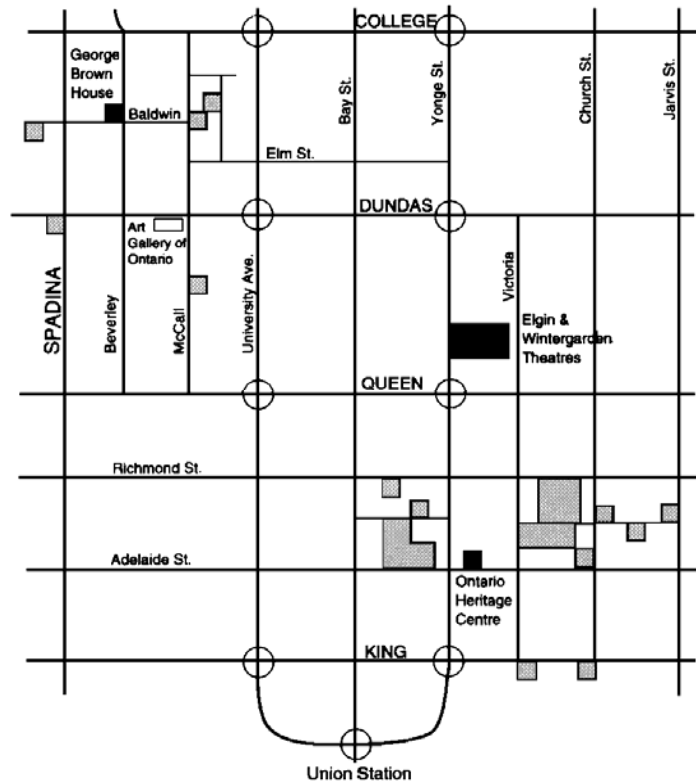

Ontario Heritage Trust – Conference and Reception Centres

Legend:

Subway station

Foundation property

Parking